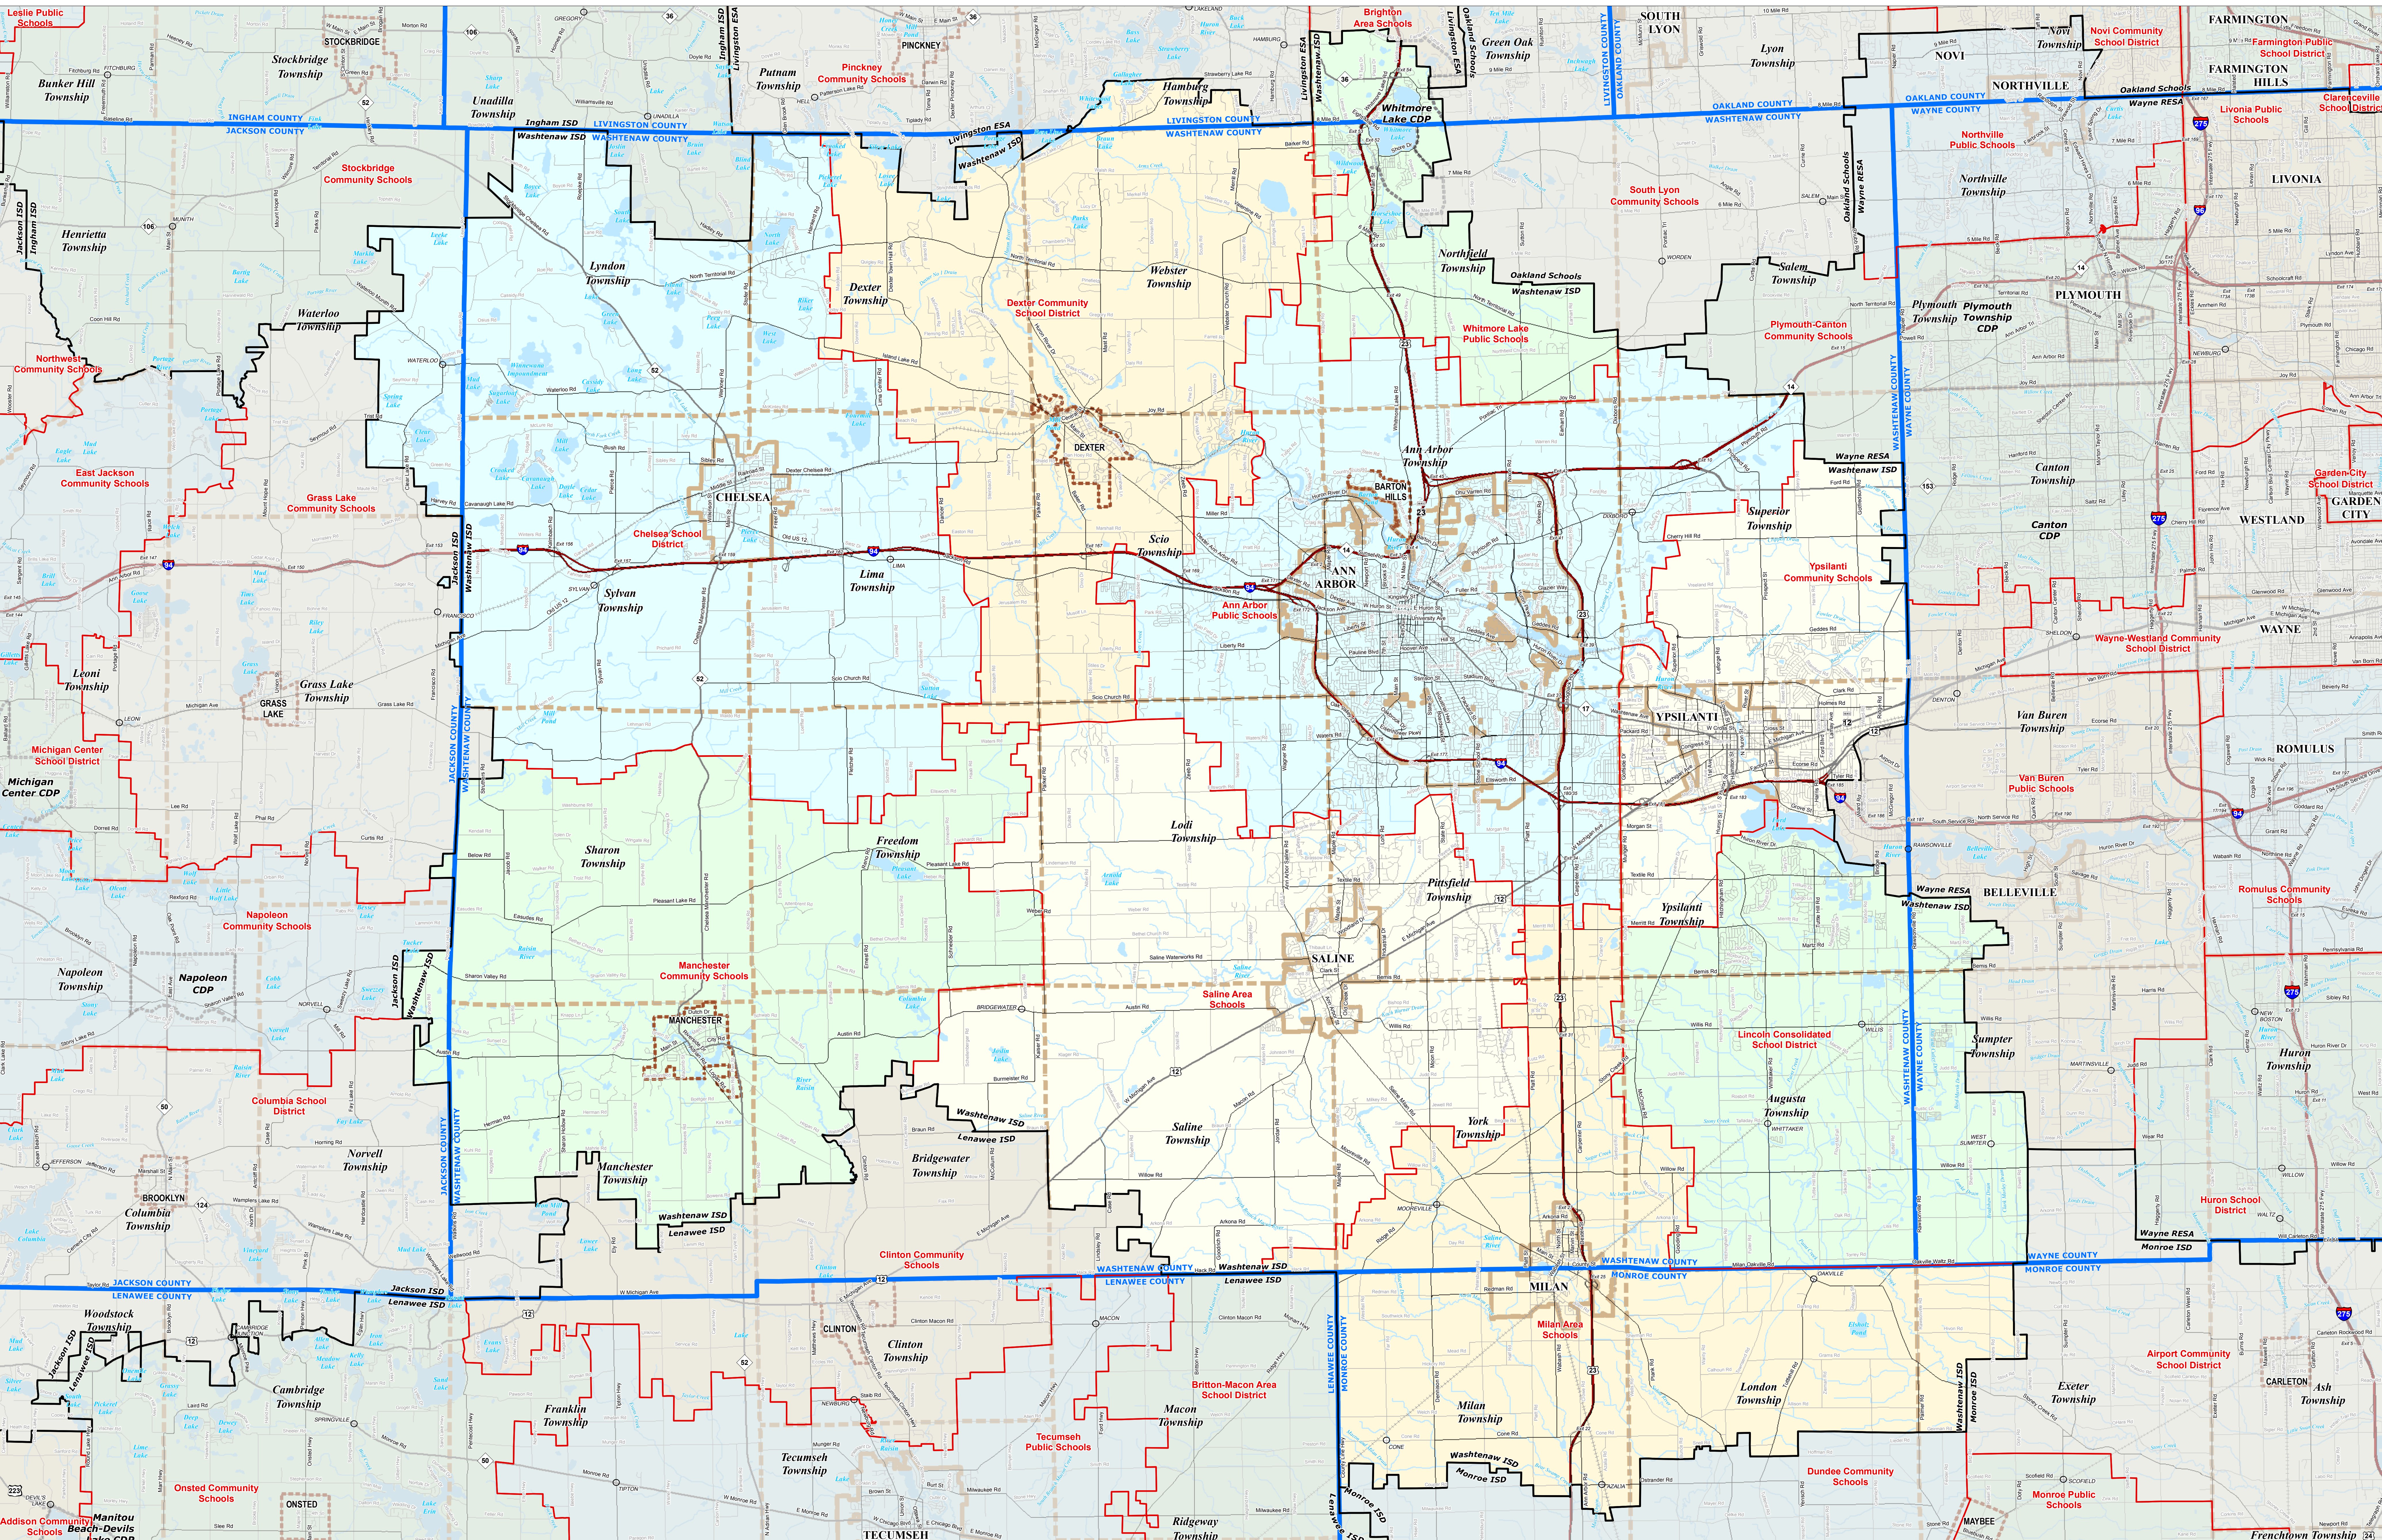

WASHTENAW ISD

0 2.5 5 Miles

*Note: Non K-12 School Districts identified with Asterisk (*) in Name

DTMB
11/18/13

Legend